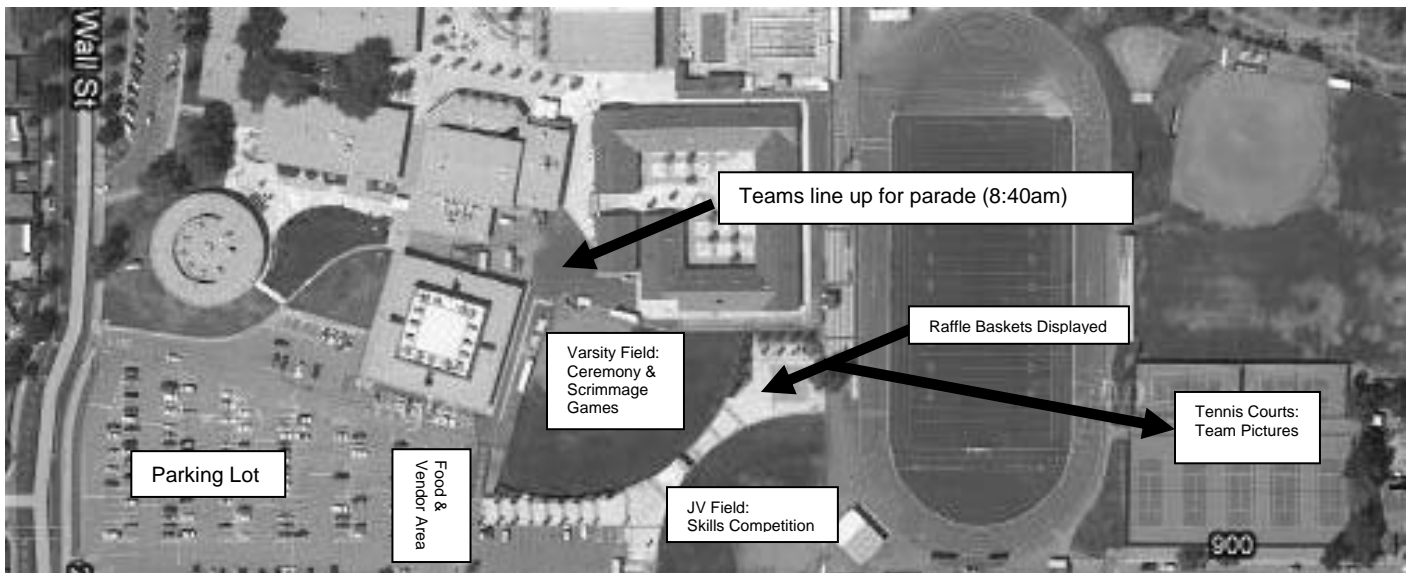

SMOKE LIVERMORE

Opening Day Ceremonies *Saturday, March 6, 2010*

Granada High School

400 Wall Street, Livermore

Gates Open at 8:00am

Opening Ceremonies starts with Parade of Teams at 9:00am

See Back for Opening Day Events...

Opening Day Events*

8:00a.m. – 11:30a.m. Breakfast Snack Bar

Sponsored by Granada Softball Team

Parking Lot

Items available for purchase: breakfast burritos, pastries, donuts, juice, sodas, water

8:00a.m. Vendor Booths

Sponsored by League

Parking Lot

Items available for purchase: tri-tip sandwiches, hot dogs, candy, chips, sodas, water, and more

11p.m. – 12:30p.m. Middle School Black Scrimmage Game

Granada Varsity Field